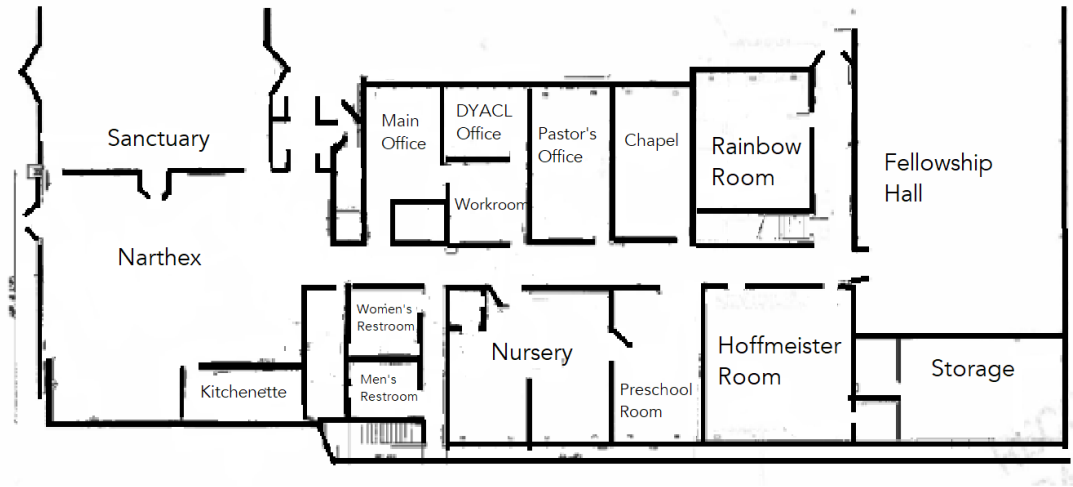

## Rooms Available

- **Fellowship Hall & Kitchen** – Our largest space available. Fellowship hall has both round and long tables available. Our full kitchen comes with dishwasher, oven, and refrigerators available. There is also a sound system built into fellowship hall, with speakers and microphones available for use.
- **Hoffmeister Room** – conference room style set up, so best for small meetings. Multiple tables of different shapes and sizes that are easy to move and adjust. White board and TV available for use.
- **Rainbow Room** – a casual meeting space. Rainbow room is set up with comfortable chairs and couches. Chalkboard and TV available for use
- **Nursery** – a great space if childcare is needed. If you need to arrange childcare for your event, please provide your own nursery attendant or contact us to hire our nursery staff
- **Preschool Room** – Sunday school room with furniture fit for the smallest students.
- **Kitchenette** – Conveniently located in our narthex outside of the sanctuary, the Kitchenette is great for receptions. Refrigerator, microwave, coffee makers, and dishwasher are available for use.
- **Narthex** – Casual space set up in a café style, with couches and small tables. Located just outside of the Sanctuary.
- **Sanctuary** – our main worship space. In the past, this has been used for musical performances or other worship opportunities. Full sound system available
- **Sunday School Rooms (A, B, C, and D)** - Rooms all include basic furniture of tables and chairs. TVs may also be available for use
- **Youth Room** – Great for youth events! Seating is all couches, and includes pool table, foosball table, and air hockey table. TV available for use.

## First Floor

## Second Floor